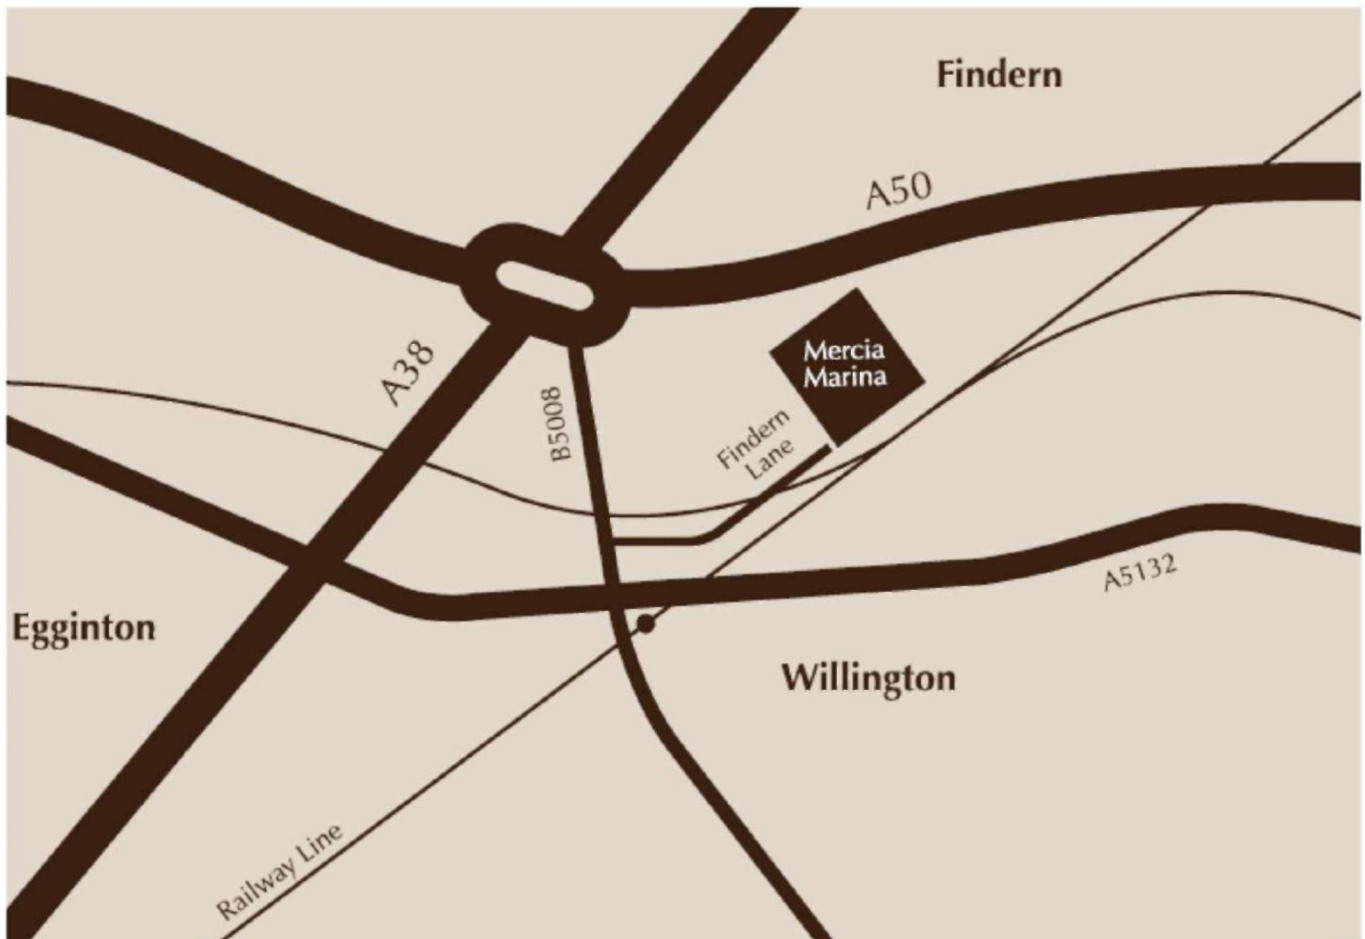

## How to Find Us

Mercia Marina is easily reached by road, rail, bus or boat. If you're coming by car we're very conveniently located just off the A38 or A50.

**Address:** Mercia Marina, Findern Lane,  
Willington, Derbyshire  
DE65 6DW

**Email:** [sales@merciabrokerage.co.uk](mailto:sales@merciabrokerage.co.uk)

**Telephone:** 01283 707 357

**Fax:** 01283 707 364

**Directions:** From either the A38 or A50 turn off at the A50/A38 junction. Take the B5008 in the direction of Willington, then first turn left on to Findern Lane. Shortly after the railway crossing you will see the entrance to Mercia Marina on your left.